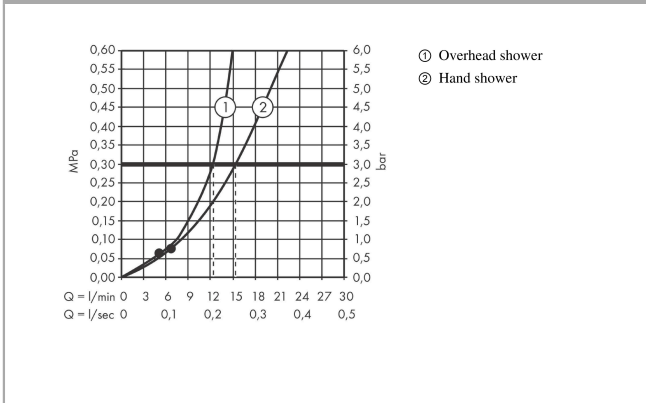

Vernis Blend
Showerpipe 200 1jet with thermostat
Finish: **chrome** Art. no. : **26276000**

Product image

Scale drawing

Flowchart