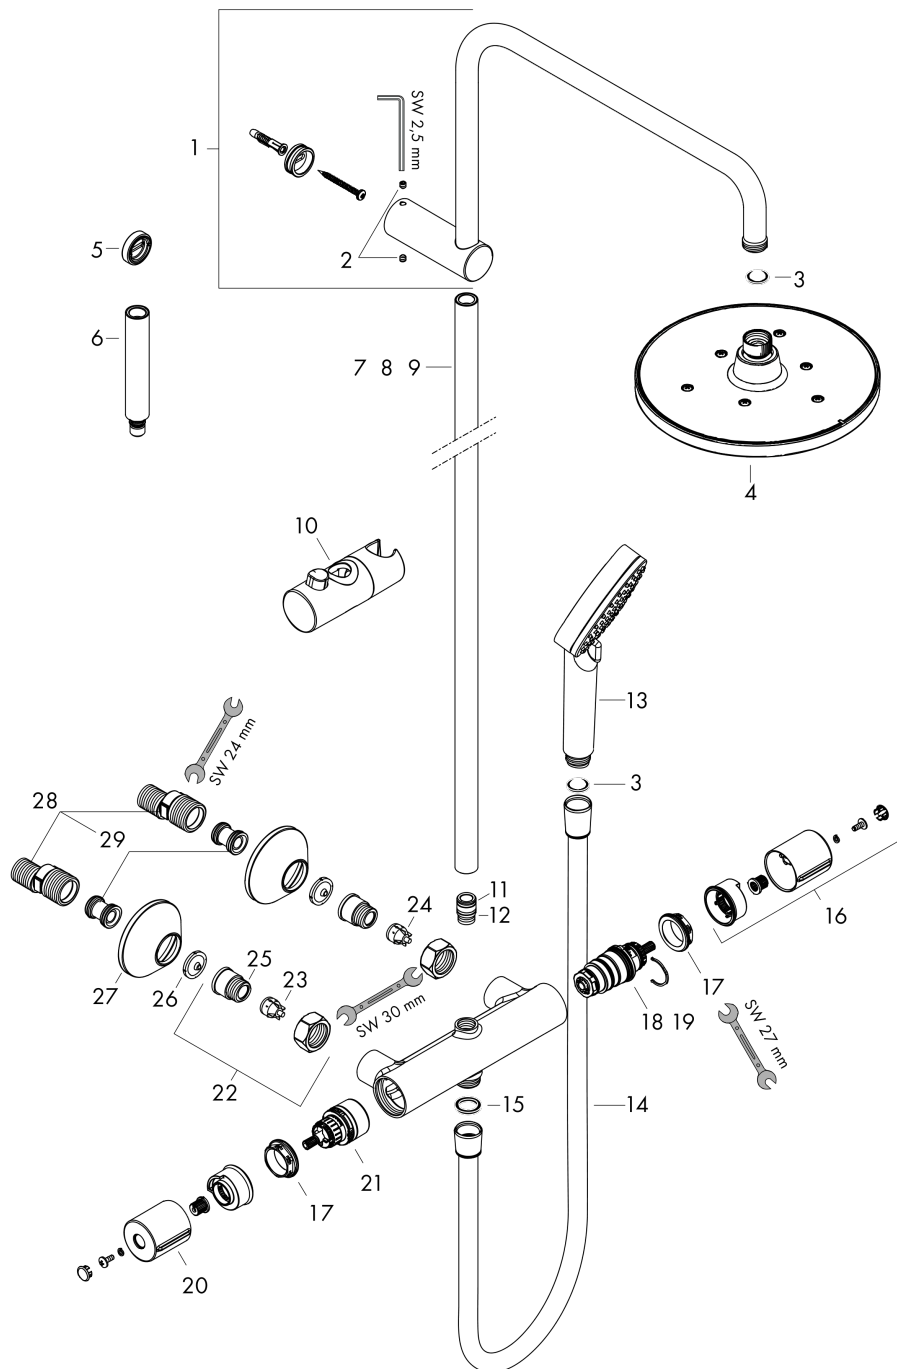

Vernis Blend
Showerpipe 200 1jet with thermostat
Finish: **chrome** Art. no. : **26276000**

Exploded Drawing

Year of production: >04/21

Vernis Blend
Showerpipe 200 1jet with thermostat
Finish: **chrome** Art. no. : **26276000**

Spare part list

Year of production: >04/21

Pos.	Description	Art. no.	Price	PU
1	shower arm	93768000	-	1
2	hollow set screw M5x5	98446000	-	1
3	filter packing	94246000	-	1
4	head shower	26271000	-	1
5	tile-matching-disk 7 mm	93813000	-	1
6	extension 100 mm	94164000	-	1
7	pipe 845 mm	93906000	-	1
8	pipe 945 mm	93770000	-	1
9	pipe 1145 mm	93907000	-	1
10	support, assy	93729000	-	1
11	O-ring 11x2	98127000	-	1
12	O-ring 12x2	98214000	-	1
13	handshower	26270000	-	1
14	shower hose Metaflex'C 1,60 m	28266000	-	1
15	seal	98058000	-	1
16	handle for thermostat	93727000	-	1
17	nut	98913000	-	1
18	thermostat cartridge	98282000	-	1
19	cartridge for exchanged connections	92373000	-	1
20	handle	93731000	-	1
21	shut off unit with selector	98283000	-	1
22	connecting thread G½	93730000	-	1
23	non return valve (pressure-resistant up to 2 MPa)	93136000	-	1
24	non return valve	96737000	-	1
25	O-ring 16x2	98133000	-	1
26	filter packing	96922000	-	1
27	escutcheon Ø 70 mm	93718000	-	1
28	set of S-unions (±12 mm)	94140000	-	1
29	noise reduction	96429000	-	1