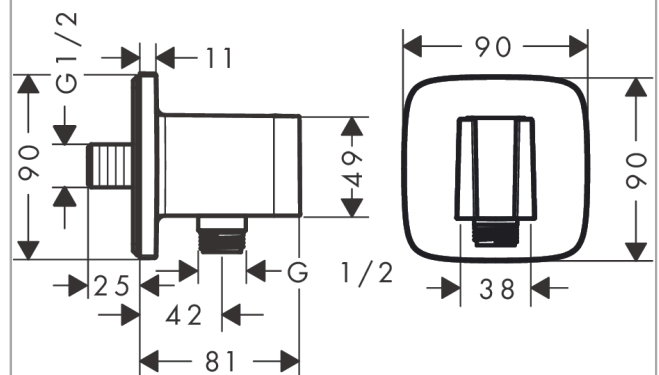

### Description

#### product features

- consists of: wall connector, escutcheon
- version: plastic housing with internal water supply made of plastic
- fixed holding position
- for all Hansgrohe hand showers
- material: plastic
- with non-return valve
- connection type: G ½

### Scale drawing

**FixFit Q**

**Wall outlet with shower holder**

Finish: **Chrome** Article Number: **26887000**

**Exploded Drawing**

Year of production: >06/22

**FixFit Q****Wall outlet with shower holder**Finish: **Chrome** Article Number: **26887000****Spare part list**