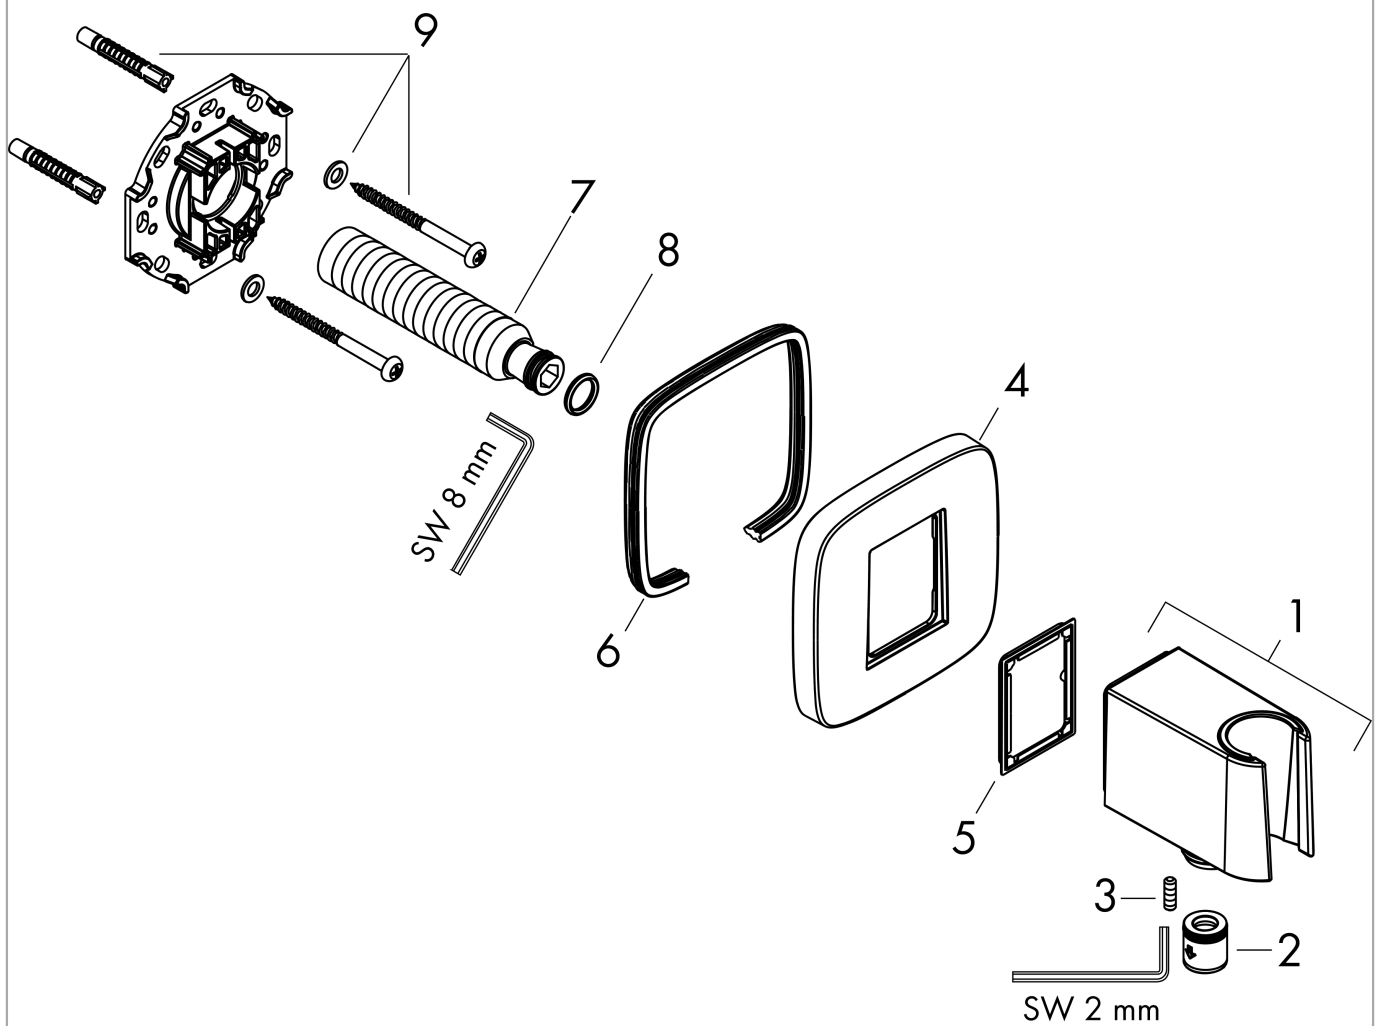

#### product features

- consists of: wall connector, escutcheon
- version: plastic housing with internal water supply made of plastic
- fixed holding position
- for all Hansgrohe hand showers
- material: plastic
- with non-return valve
- connection type: G ½

### Scale drawing

**FixFit Q**

**Wall outlet with shower holder**

Finish: **Chrome** Article Number: **26887000**

**Exploded Drawing**

Year of production: >06/22

**FixFit Q****Wall outlet with shower holder**Finish: **Chrome** Article Number: **26887000****Spare part list**

Year of production: &gt;06/22

<b>Pos.</b>	<b>Description</b>	<b>Article Number</b>	<b>PC</b>	<b>PU</b>
1	shower holder, assy	94695000	13	1
2	set of non return valves DW 15	94074000	5	1
3	null	93841000	1	1
4	escutcheon	94697000	13	1
5	seal	94694000	1	1
6	seal	97530000	2	1
7	connecting thread G½	98933000	11	1
8	O-ring 11x2	98127000	1	1
9	mounting set	96179000	4	1