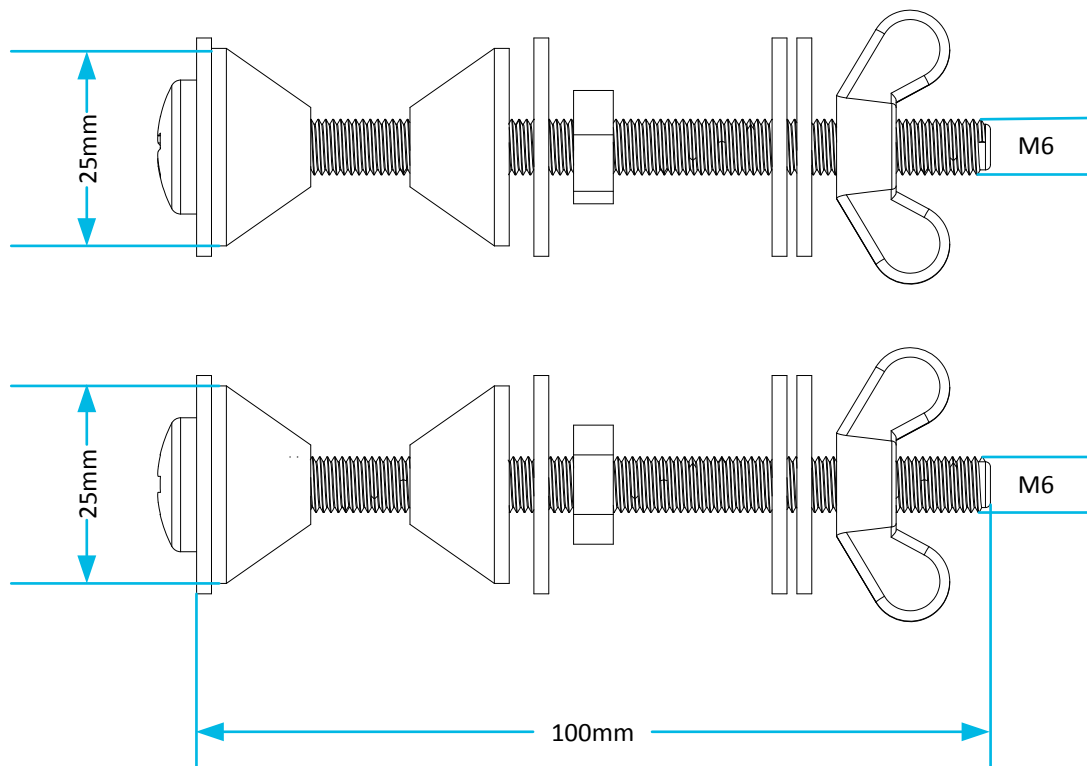

# Technical Data Sheet

© Viva Sanitary  
18/08/2015

Code:

**PP0021**

Description:

**Stainless Steel Bolt Through Kit**