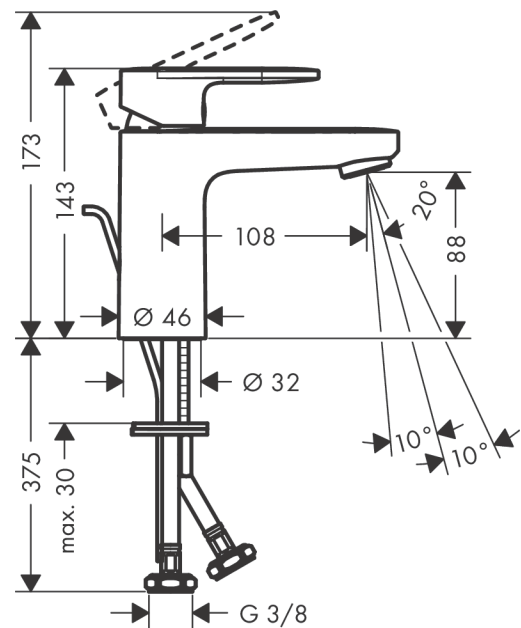

Vernis Blend

Single lever basin mixer 100 with pop-up waste set

Surfaces: **chrome** Art. no. : **71551000**

Description

product features

- Consists of: single lever basin mixer, waste set
- ComfortZone 100 provides space for greater freedom of movement
- free-standing installation
- spout 108 mm long
- Spray pattern: normal spray
- spray direction can be adjusted to minimise splash back
- Maximum flow rate (at 3 bar): 5 l/min
- Min. operating pressure: 1 bar
- Max. operating pressure: 10 bar
- ceramic cartridge
- pop-up waste set 1¼"
- Material waste set: synthetic
- WRAS 2101057

Article Details

Price excl. VAT

£ 89.17

Technology

Certificates

kiwa

Product image

Scale drawing

Vernis Blend
Single lever basin mixer 100 with pop-up waste set
 Surfaces: **chrome** Art. no. : **71551000**

Flowchart

Vernis Blend
Single lever basin mixer 100 with pop-up waste set
 Surfaces: **chrome** Art. no. : **71551000**

Exploded Drawing

Year of production: >01/21

Vernis Blend

Single lever basin mixer 100 with pop-up waste set

Surfaces: **chrome** Art. no. : **71551000**

Spare part list

Year of production: >01/21

Pos.	Description	Art. no.	Price	PU
1	handle	93678000	-	1
2	screw cover	96338000	-	1
3	flange	93680000	-	1
4	nut	93681000	-	1
5	O-ring 24x1,5	98434000	-	1
6	cartridge, assy	97685000	-	1
7	locking screw for handle	95140000	-	1
8	seal	98865000	-	1
9	adapter for cartridge	98866000	-	1
10	O-ring 23x2	98398000	-	1
11	aerator swivelling M24x1 (5 l/min)	93834000	-	1
12	seal Ø 42	98722000	-	1
13	fixing set	96016000	-	1
14	connection hose 600 mm M8x0,75 G3/8	96556000	-	1
15	O-ring 7x1,5	98422000	-	1
16	pull rod	93683000	-	1
a	pop up waste	92168000	-	1
b	lever arm 340mm (ball-Ø12mm)	96324000	-	1