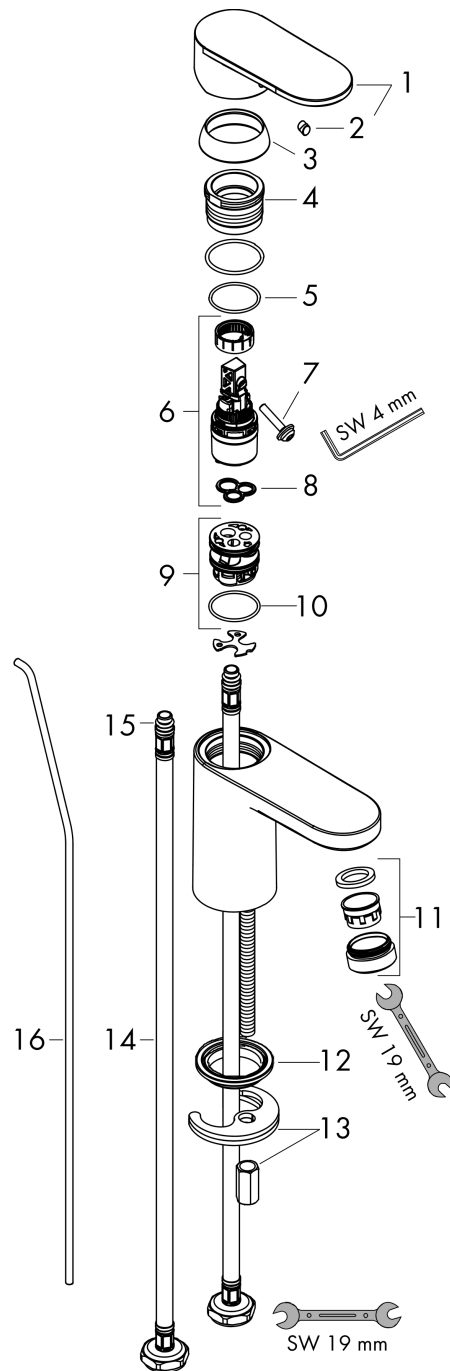

Vernis Blend

Single lever basin mixer 100 with pop-up waste set

Surfaces: **chrome** Art. no. : **71551000**

Description

product features

- Consists of: single lever basin mixer, waste set
- ComfortZone 100 provides space for greater freedom of movement
- free-standing installation
- spout 108 mm long
- Spray pattern: normal spray
- spray direction can be adjusted to minimise splash back
- Maximum flow rate (at 3 bar): 5 l/min
- Min. operating pressure: 1 bar
- Max. operating pressure: 10 bar
- ceramic cartridge
- pop-up waste set 1¼"
- Material waste set: synthetic
- WRAS 2101057

Vernis Blend
Single lever basin mixer 100 with pop-up waste set
 Surfaces: **chrome** Art. no. : **71551000**

Flowchart

Vernis Blend
Single lever basin mixer 100 with pop-up waste set
 Surfaces: **chrome** Art. no. : **71551000**

Exploded Drawing

Year of production: >01/21

Vernis Blend

Single lever basin mixer 100 with pop-up waste set

Surfaces: **chrome** Art. no. : **71551000**

Spare part list

Year of production: >01/21

Pos.	Description	Art. no.	Price	PU
1	handle	93678000	-	1
2	screw cover	96338000	-	1
3	flange	93680000	-	1
4	nut	93681000	-	1
5	O-ring 24x1,5	98434000	-	1
6	cartridge, assy	97685000	-	1
7	locking screw for handle	95140000	-	1
8	seal	98865000	-	1
9	adapter for cartridge	98866000	-	1
10	O-ring 23x2	98398000	-	1
11	aerator swivelling M24x1 (5 l/min)	93834000	-	1
12	seal Ø 42	98722000	-	1
13	fixing set	96016000	-	1
14	connection hose 600 mm M8x0,75 G3/8	96556000	-	1
15	O-ring 7x1,5	98422000	-	1
16	pull rod	93683000	-	1
a	pop up waste	92168000	-	1
b	lever arm 340mm (ball-Ø12mm)	96324000	-	1