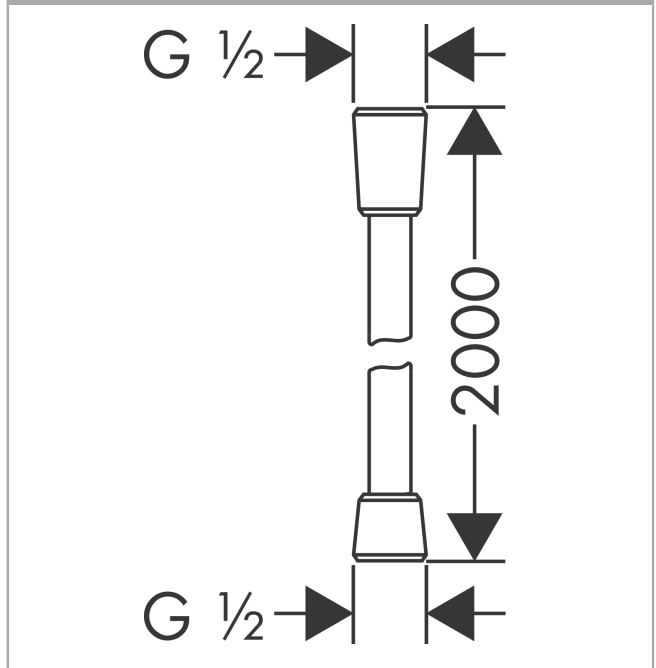

**Comfortflex**  
**Shower hose 200 cm**  
 Surfaces: **chrome** Art. no. : **28169000**

**Description**

**product features**

- high-quality shower hose with metal effect
- with plastic coating, easy to clean
- Shower hose length: 2.00 m
- pivot connector prevent hose from tangling
- kink-protected
- WRAS 1809010
- WRAS 1809010
- WRAS 1809010

**Article Details**

Price excl. VAT £ 20.83

**Certificates**

**kiwa**

**Product image**

**Scale drawing**

**Comfortflex**  
**Shower hose 200 cm**  
 Surfaces: **chrome** Art. no. : **28169000**

**Exploded Drawing**

Year of production: >10/16

**Comfortflex**  
**Shower hose 200 cm**  
 Surfaces: **chrome** Art. no. : **28169000**

**Spare part list**

Year of production: >10/16

<b>Pos.</b>	<b>Description</b>	<b>Art. no.</b>	<b>Price</b>	<b>PU</b>
1	seal	98058000	-	1