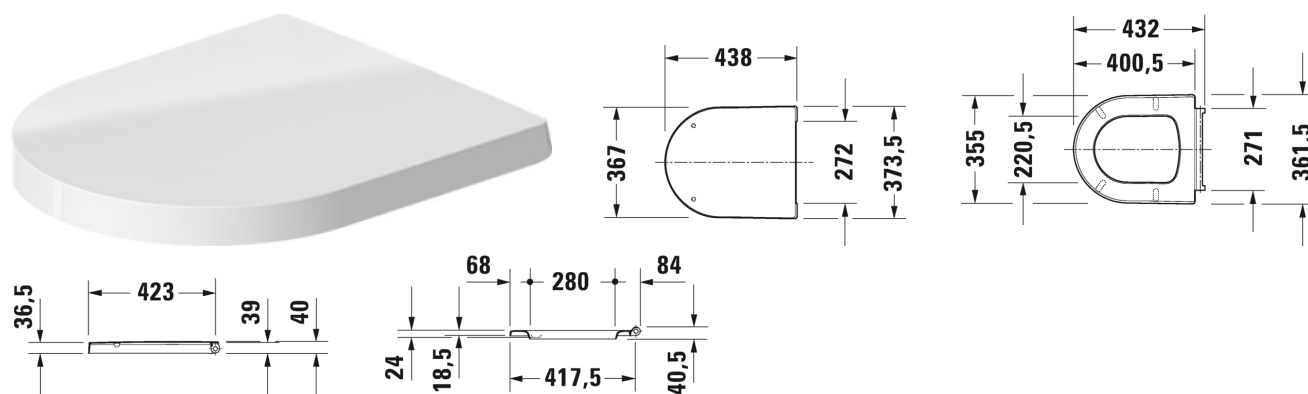

## Toilet seat and cover # 002019..00 / 002019..00

Toilet seat and cover	Dimension	Weight	Order number
removable, hinges stainless steel, with automatic closure			
<b>Colors</b>			
00 White Alpin 26 White/White Satin Matt			
<b>Variant</b>			
inside colour White, outside colour White		2.000 kg	002019..00
inside colour White, outside colour White Satin Matt		2.000 kg	002019..00

All drawings contain the necessary measurements which are subject to standard tolerances. Exact measurements, in particular for customised installation scenarios, can only be taken from the finished ceramic piece.